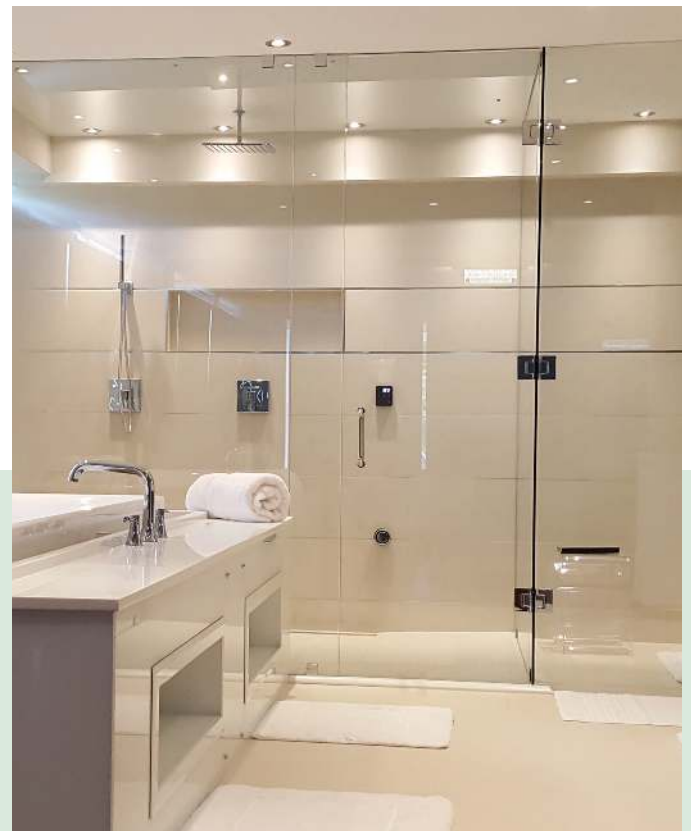

Showstopping Glass Shower Door Systems

Custom shower doors meet style and tech requirements, for one less worry.

Style Simplified

Aldora offers custom glass shower doors and a complete line of Peterson shower doors, along with enclosures that simplify the after-paint process on projects of all sizes—cost-conscious to high-end. We customize to all style requirements, sizes and specifications — from heavy glass shower enclosures to barn-door styles and beyond.

EXPERT KNOW-HOW

We turn possibilities into finished products.

TOP-NOTCH TECHNIQUE

From tempering to detail work, our experts build glass shower doors that are stunning and safe.

COMPLETE STYLE SPECTRUM

Framed, semi-frameless, frameless, by-pass or barn-door styles.

Custom Shower Applications

You won't sacrifice style for technical requirements. Aldora has options to simplify shower door supply.

New home builds | Remodels | Bathroom upgrades